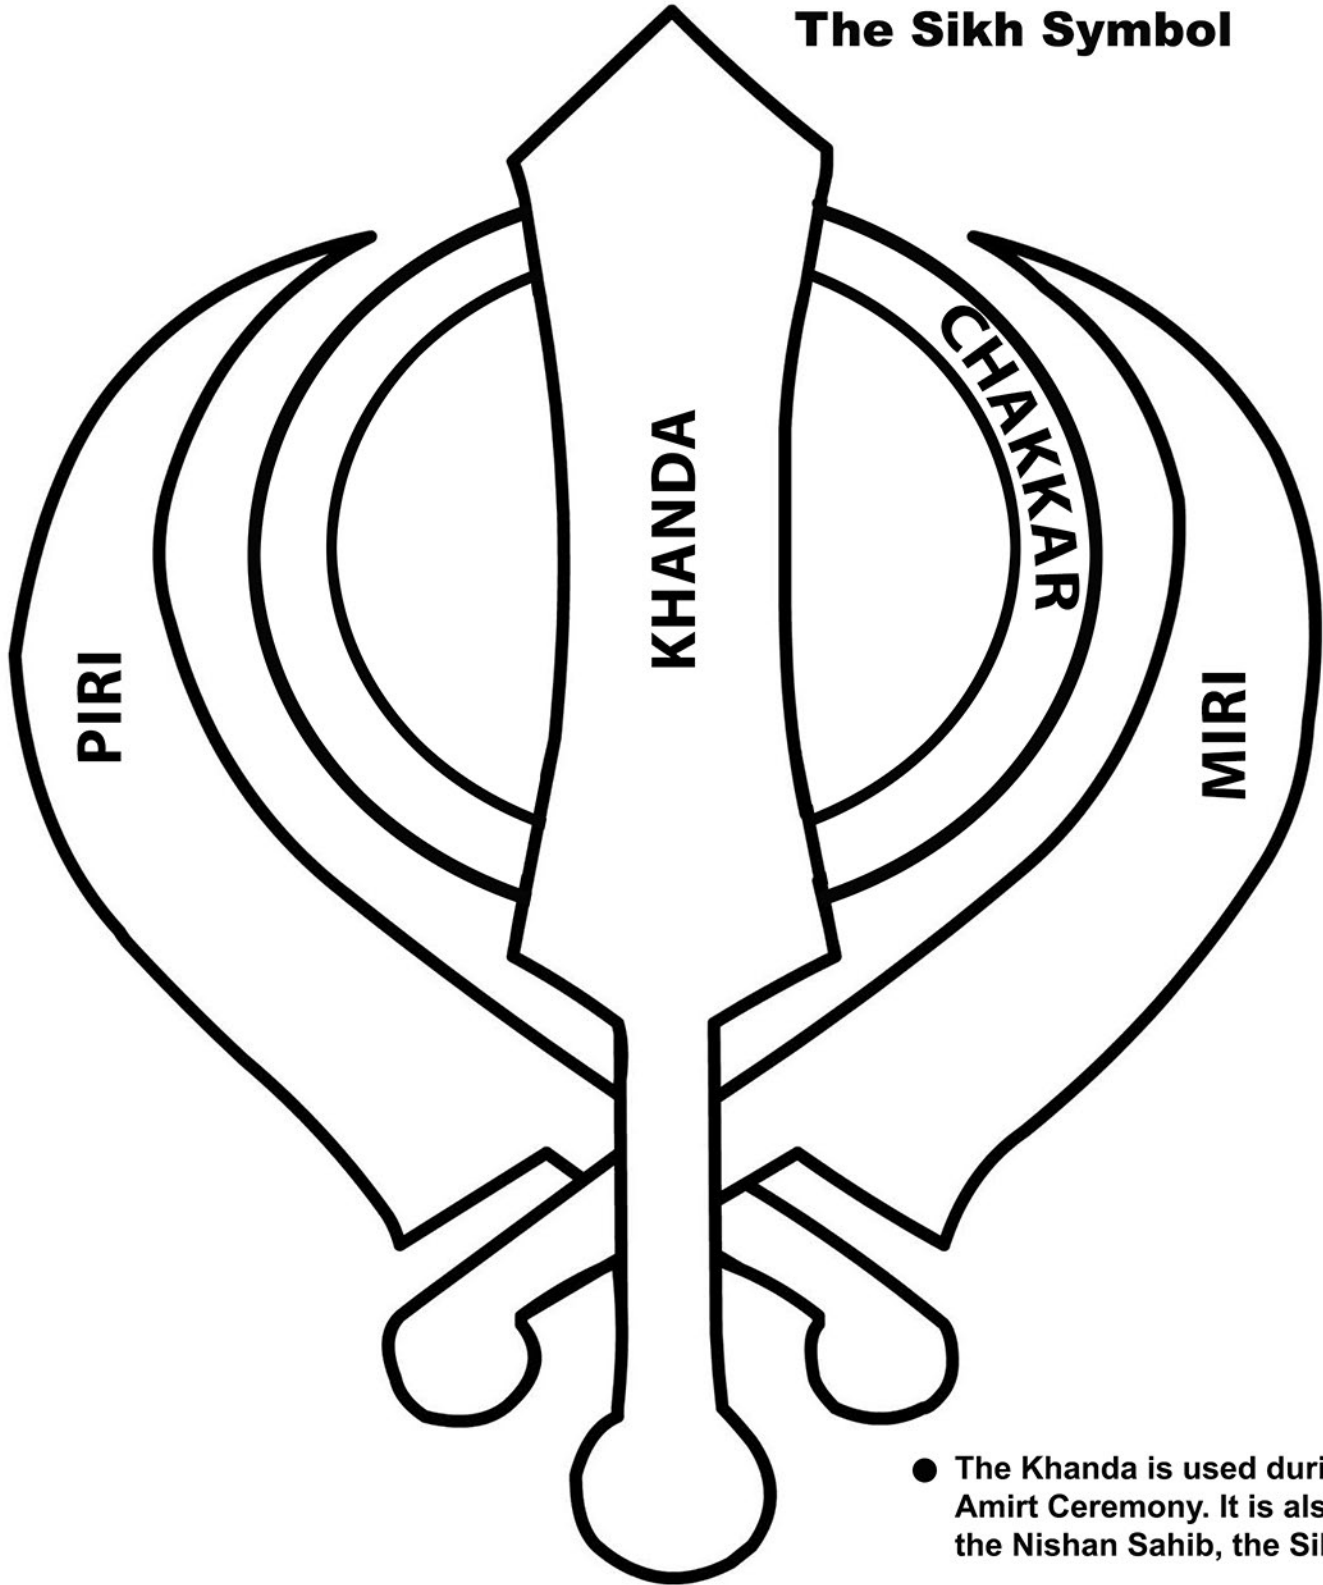

# KHANDA

The Sikh Symbol

- The Khanda is used during Amirt Ceremony. It is also on the Nishan Sahib, the Sikh Flag.
- Miri and Piri is a Gift from Guru Hargobind Sahib Ji.

**Little Sikhs™**  
[www.littlesikhs.com](http://www.littlesikhs.com)